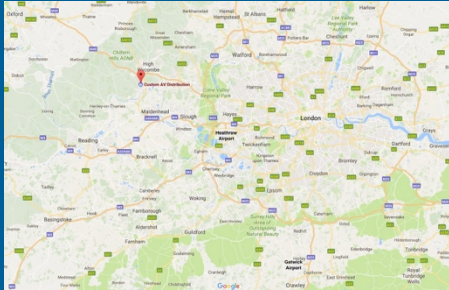

How To Get To CAVD

Address Unit G, Rose Business Park, Marlow Bottom, Buckinghamshire SL7 3ND

Stuck? Call Jamie on 07920 808 608 or Wayne on 07904 585 246

We're North West of London, about 20 minutes drive up the M40 from the M25/Heathrow area.

As you arrive into Marlow Bottom you'll pass a brewery and then some houses and shops all on your right.

Look out for this entrance to Rose Business Park on your right hand side and pull in.

This is us, you've arrived!