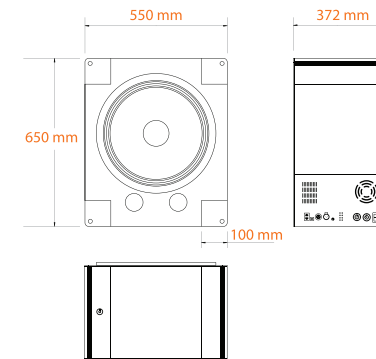

## Raijuu 1

**Drive unit:** 1 x 12" ultra-flat high power driver  
**Frequency response:** 40-100 Hz  
**Impedance:** 8  $\Omega$   
**Power handling:** 400 W  
**Max.SPL@1m@40Hz:** 104 dB  
**Max.SPL@1m@20Hz:** 91 dB  
**Connector:** Pair of binding posts  
**Dimensions:** 580 x 360 x 122 mm  
**Weight:** 20 kg  
**Option 1:** In-wall kit

## Raijuu 2

**Drive unit:** 1 x 18" high power driver  
**Frequency response:** 20-100 Hz  
**Impedance:** 8  $\Omega$   
**Power handling:** 1400 W  
**Max.SPL@1m@40Hz:** 120 dB  
**Max.SPL@1m@20Hz:** 110 dB  
**Connector:** Speakon 2  
**Dimensions:** 650 x 550 x 372 mm  
**Weight:** 40 kg

## Raijuu 2A

**Drive unit:** 1 x 18" high power driver  
**Frequency response:** 20-150 Hz  
**Amplifier:** 1600 W into 8 Ohms  
**Max.SPL@1m@40Hz:** 120 dB  
**Max.SPL@1m@20Hz:** 110 dB  
**Connector:** XLR balanced input  
**Dimensions:** 650 x 550 x 372 mm  
**Weight:** 44 kg