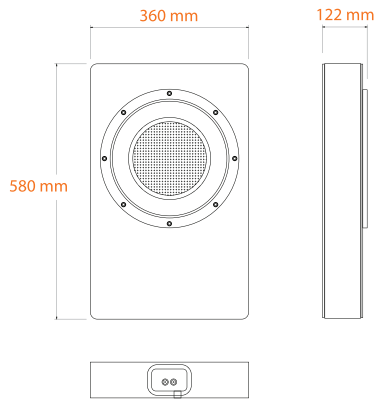

## Raijuu 1

**Drive unit:** 1 x 12" ultra-flat high power driver  
**Frequency response:** 40-100 Hz  
**Impedance:** 8  $\Omega$   
**Power handling:** 400 W  
**Max.SPL@1m@40Hz:** 104 dB  
**Max.SPL@1m@20Hz:** 91 dB  
**Connector:** Pair of binding posts  
**Dimensions:** 580 x 360 x 122 mm  
**Weight:** 20 kg  
**Option 1:** In-wall kit

## Raijuu 2

**Drive unit:** 1 x 18" high power driver  
**Frequency response:** 20-100 Hz  
**Impedance:** 8  $\Omega$   
**Power handling:** 1400 W  
**Max.SPL@1m@40Hz:** 120 dB  
**Max.SPL@1m@20Hz:** 110 dB  
**Connector:** Speakon 2  
**Dimensions:** 650 x 550 x 372 mm  
**Weight:** 40 kg

## Raijuu 2A

**Drive unit:** 1 x 18" high power driver  
**Frequency response:** 20-150 Hz  
**Amplifier:** 1600 W into 8 Ohms  
**Max.SPL@1m@40Hz:** 120 dB  
**Max.SPL@1m@20Hz:** 110 dB  
**Connector:** XLR balanced input  
**Dimensions:** 650 x 550 x 372 mm  
**Weight:** 44 kg