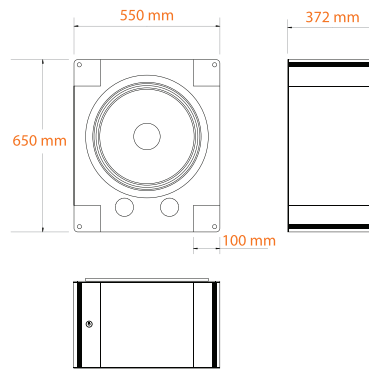

## Raijuu 1

**Drive unit:** 1 x 12" ultra-flat high power driver  
**Frequency response:** 40-100 Hz  
**Impedance:** 8  $\Omega$   
**Power handling:** 400 W  
**Max.SPL@1m@40Hz:** 104 dB  
**Max.SPL@1m@20Hz:** 91 dB  
**Connector:** Pair of binding posts  
**Dimensions:** 580 x 360 x 122 mm  
**Weight:** 20 kg  
**Option 1:** In-wall kit

## Raijuu 2

**Drive unit:** 1 x 18" high power driver  
**Frequency response:** 20-100 Hz  
**Impedance:** 8  $\Omega$   
**Power handling:** 1400 W  
**Max.SPL@1m@40Hz:** 120 dB  
**Max.SPL@1m@20Hz:** 110 dB  
**Connector:** Speakon 2  
**Dimensions:** 650 x 550 x 372 mm  
**Weight:** 40 kg

## Raijuu 2A

**Drive unit:** 1 x 18" high power driver  
**Frequency response:** 20-150 Hz  
**Amplifier:** 1600 W into 8 Ohms  
**Max.SPL@1m@40Hz:** 120 dB  
**Max.SPL@1m@20Hz:** 110 dB  
**Connector:** XLR balanced input  
**Dimensions:** 650 x 550 x 372 mm  
**Weight:** 44 kg