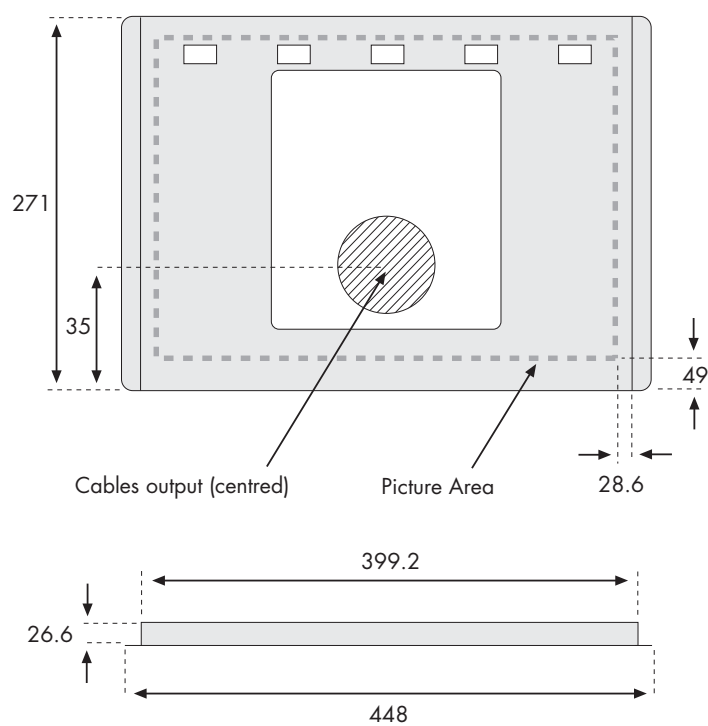

Installation Instructions

BACK BOX