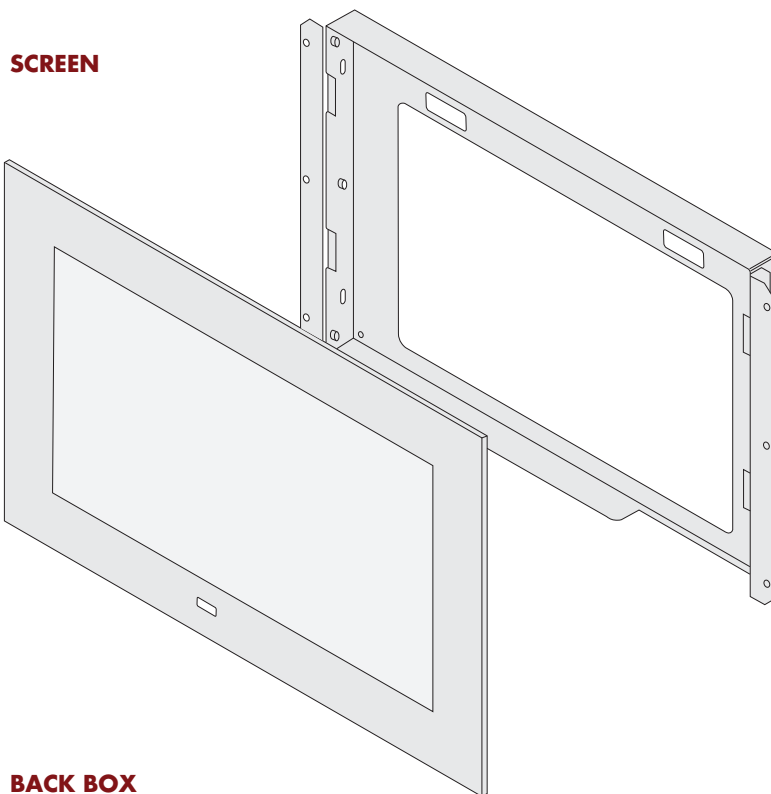

Installation Instructions

BACK BOX