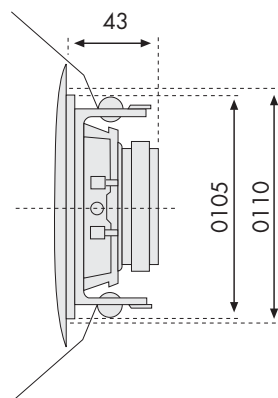

DISPLAY

Screen size	15,6" (40 cm)
Display area (H/V) (mm)	342 x 191
Aspect ratio	16:9
Resolution (pixels)	1366 x 768

SPECIFICATIONS

Glass width (mm)	450
Glass height (mm)	300
Total depth (mm)	62.2
Weight with back box	7 kg
Power supply	DC 12V

Installation Instructions

BACK BOX

Installation Instructions

SURFACE INSTALLATION

Wall section to cut out :

Width (mm)	404
Height (mm)	275
Minimum depth (mm)	56

FLUSH INSTALLATION

Wall section to cut out :

Width (mm)	454
Height (mm)	304
Depth (mm): 6mm glass	63
9mm Premium glass	66

LOUD SPEAKER INSTALLATION

Wall section to cut out :

Hole diameter (mm)	110
Minimum depth (mm)	45

Speaker Option

B&W
Bowers & Wilkins