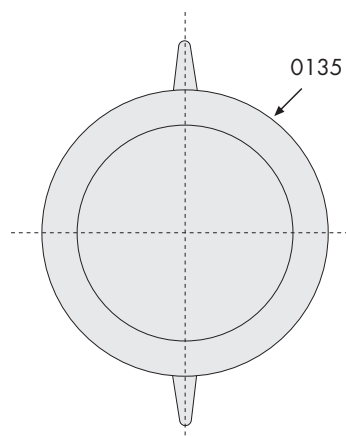

DISPLAY

Screen size	15,6" (40 cm)
Display area (H/V) (mm)	342 x 191
Aspect ratio	16:9
Resolution (pixels)	1366 x 768

SPECIFICATIONS

Glass width (mm)	450
Glass height (mm)	300
Total depth (mm)	62.2
Weight with back box	7 kg
Power supply	DC 12V

Installation Instructions

BACK BOX

Installation Instructions

SURFACE INSTALLATION

Wall section to cut out :

Width (mm)	404
Height (mm)	275
Minimum depth (mm)	56

FLUSH INSTALLATION

Wall section to cut out :

Width (mm)	454
Height (mm)	304
Depth (mm): 6mm glass	63
9mm Premium glass	66

LOUD SPEAKER INSTALLATION

Wall section to cut out :

Hole diameter (mm)	110
Minimum depth (mm)	45

Speaker Option

B&W
Bowers & Wilkins