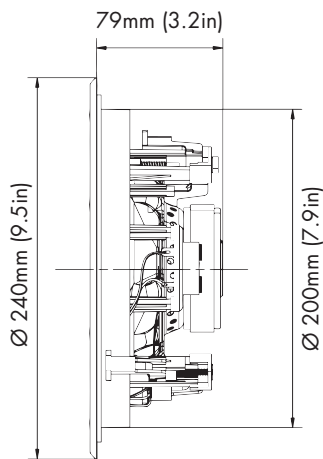

CCM362 TECHNICAL SPECIFICATIONS

Description	2-way in ceiling system
Drive Units	1 x 160mm (6in) Polypropylene cone base/midrange
Minimum depth (mm)	1 x 25mm (1in) soft dome tweeter
Frequency Range (-6dB)	45Hz - 30kHz
Sensitivity Range (2.83V, 1m)	90dB
Impedance Nominal (min)	8Ω (5.0Ω)
Power Handling	80W
Pre-mount Kit	PMK C8
Back Box	BB 6C