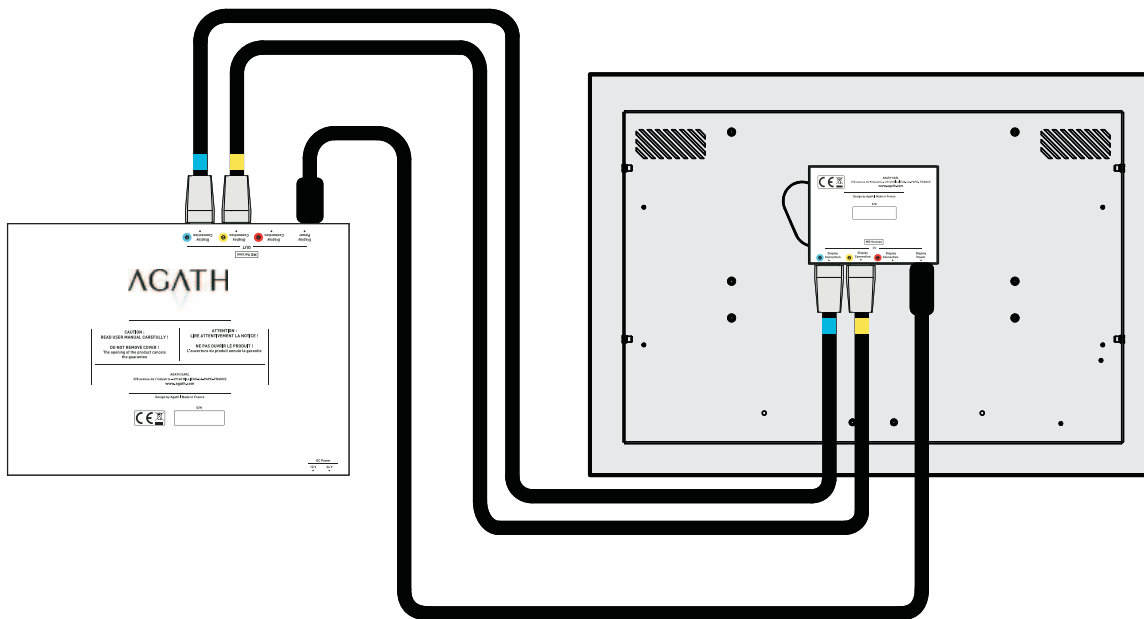

BOWERS & WILKINS IN-CEILING SPEAKERS

CCM362 TECHNICAL SPECIFICATIONS

Description	2-way in ceiling system
Drive Units	1 x 160mm (6in) Polypropylene cone base/midrange
Minimum depth (mm)	1 x 25mm (1in) soft dome tweeter
Frequency Range (-6dB)	45Hz - 30kHz
Sensitivity Range (2.83V, 1m)	90dB
Impedance Nominal (min)	8Ω (5.0Ω)
Power Handling	80W
Pre-mount Kit	PMK C8
Back Box	BB 6C

Options: S.E.M. (Split Electronic Module)

MD2 IN-WALL TELEVISIONS

Electronic module Top View

MD2 16

Sizes: 14" - 18" comes with 1 module, 2 screen data cables and 1 power cable.