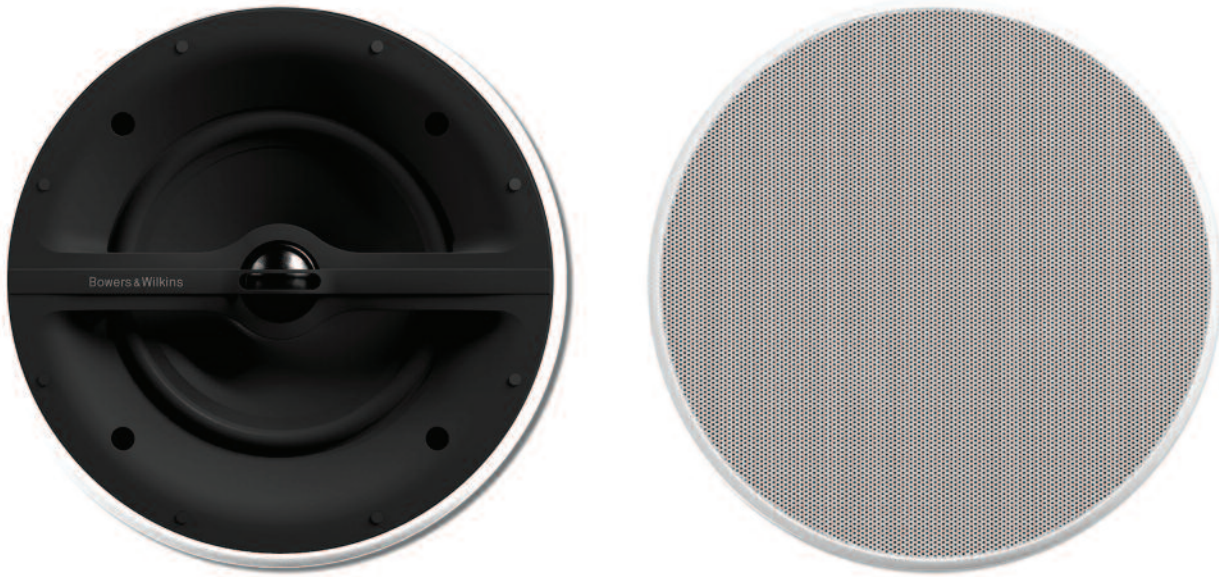

Speaker Option

B&W
Bowers & Wilkins

BOWERS & WILKINS IN-CEILING SPEAKERS