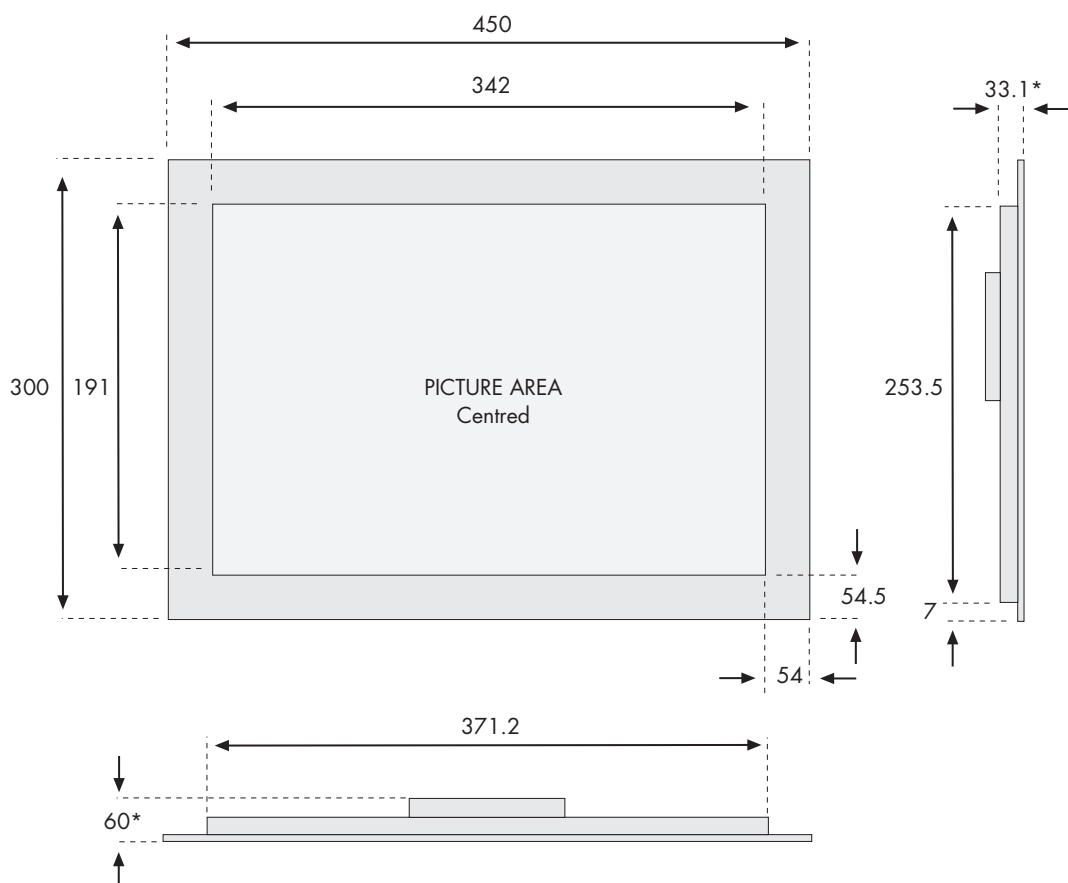

Installation Instructions

To install a television screen, you must first position the back box on the wall and mount it with the assembly kit provided.

The back box can be mounted with 2 solutions :

- using the lugs positioned of both sides on the box
- using the four holes at the bottom of the box

Once the wall back box is correctly installed, the whole screen sits on the box and is held in place by a magnetic system.

To obtain an IP65 protection rating for the front side, apply a silicon seal around the screen, thus ensuring the wall is also correctly protected.

* For Super Clear and Premium glass finishes add 3mm

All dimensions have a tolerance of +/- 1mm