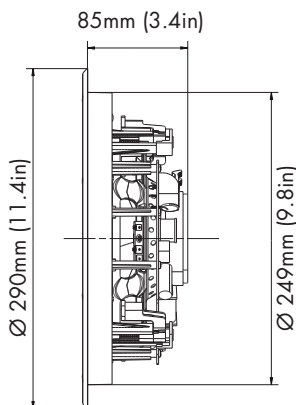

### SPECIFICATIONS

Glass width (mm)	2146
Glass height (mm)	1317
Total depth (mm)	82/85
Weight with back box	120/135 kg
Power supply	DC 24V

#### POWER SUPPLY:

Length (mm)	280
Width (mm)	144
Height (mm)	48.5

Fanless. Very simple installation process. Suitable for on wall installation.

#### Wall section to cut out :

Width (mm)	2089
Height (mm)	1180
Minimum depth (mm)	78

CAUTION: Frame + Module

#### Wall section to cut out :

Width (mm)	2150
Height (mm)	1321
Depth (mm): 6mm glass	84
9mm Premium glass	87