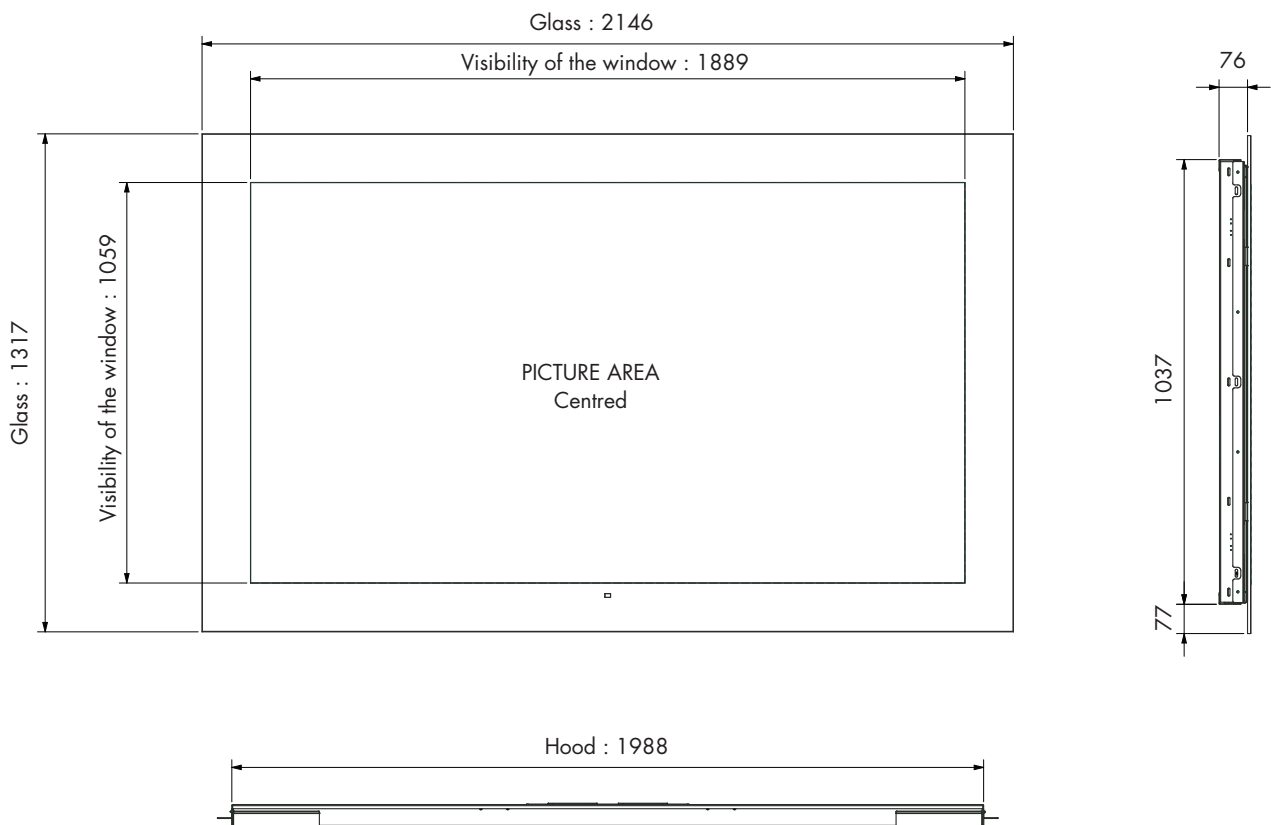

Fanless. Very simple installation process. Suitable for on wall installation.

Installation Instructions

To install a television screen, you must first position the back box on the wall and mount it with the assembly kit provided.

Once the wall back box is correctly installed, the whole screen sits on the box and is held in place by a magnetic system.

The back box can be mounted with 2 solutions:

- using the lugs positioned of both sides on the box
- using the four holes at the bottom of the box

To obtain an IP65 protection rating for the front side, apply a silicon seal around the screen, thus ensuring the wall is also correctly protected.

TV

TV AND BACKBOX