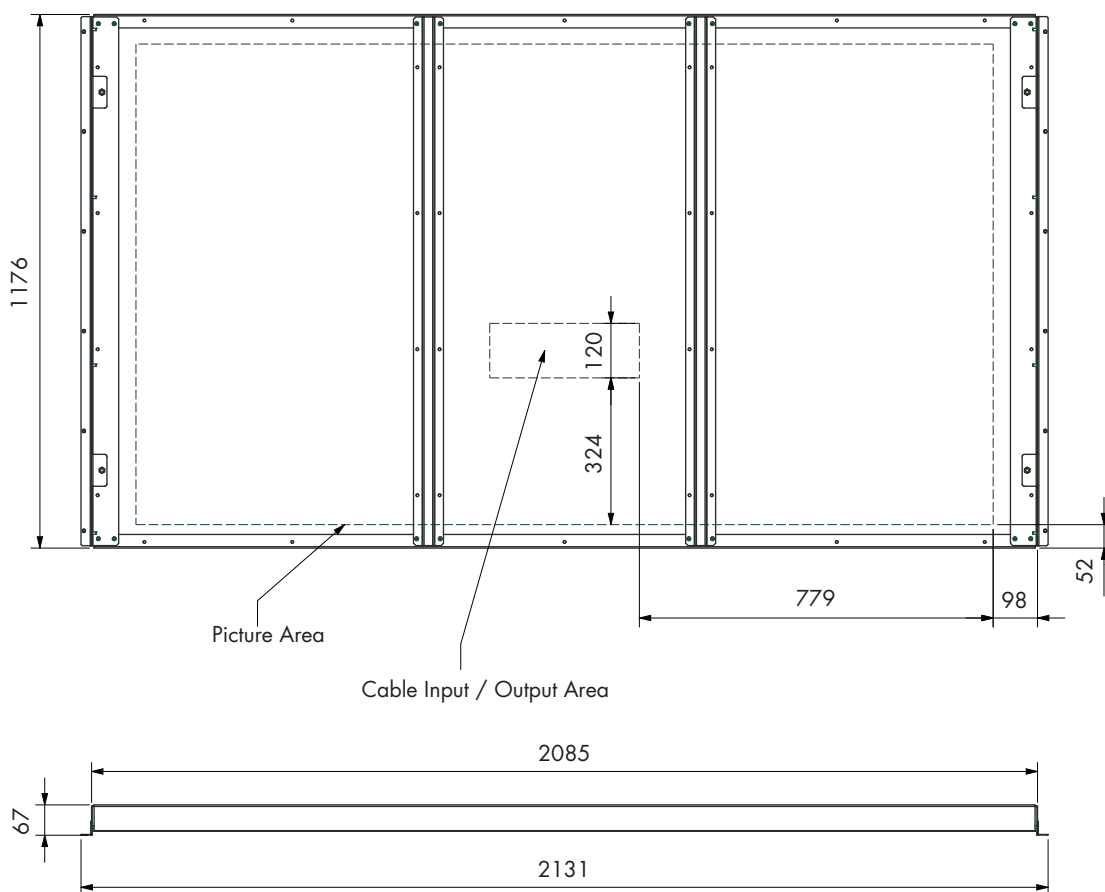

Fanless. Very simple installation process. Suitable for on wall installation.

Installation Instructions

BACK BOX

Fanless. Very simple installation process. Suitable for on wall installation.

Installation Instructions

SURFACE INSTALLATION

In this configuration, the glass panel will cover the wall cut-out.

Wall section to cut out :

Width (mm)	2089
Height (mm)	1180
Minimum depth (mm)	78

CAUTION: Frame + Module

FLUSH INSTALLATION

In this configuration, the wall cut-out must enable the glass panel to pass in front of it.

Wall section to cut out :

Width (mm)	2150
Height (mm)	1321
Depth (mm): 6mm glass	84
9mm Premium glass	87