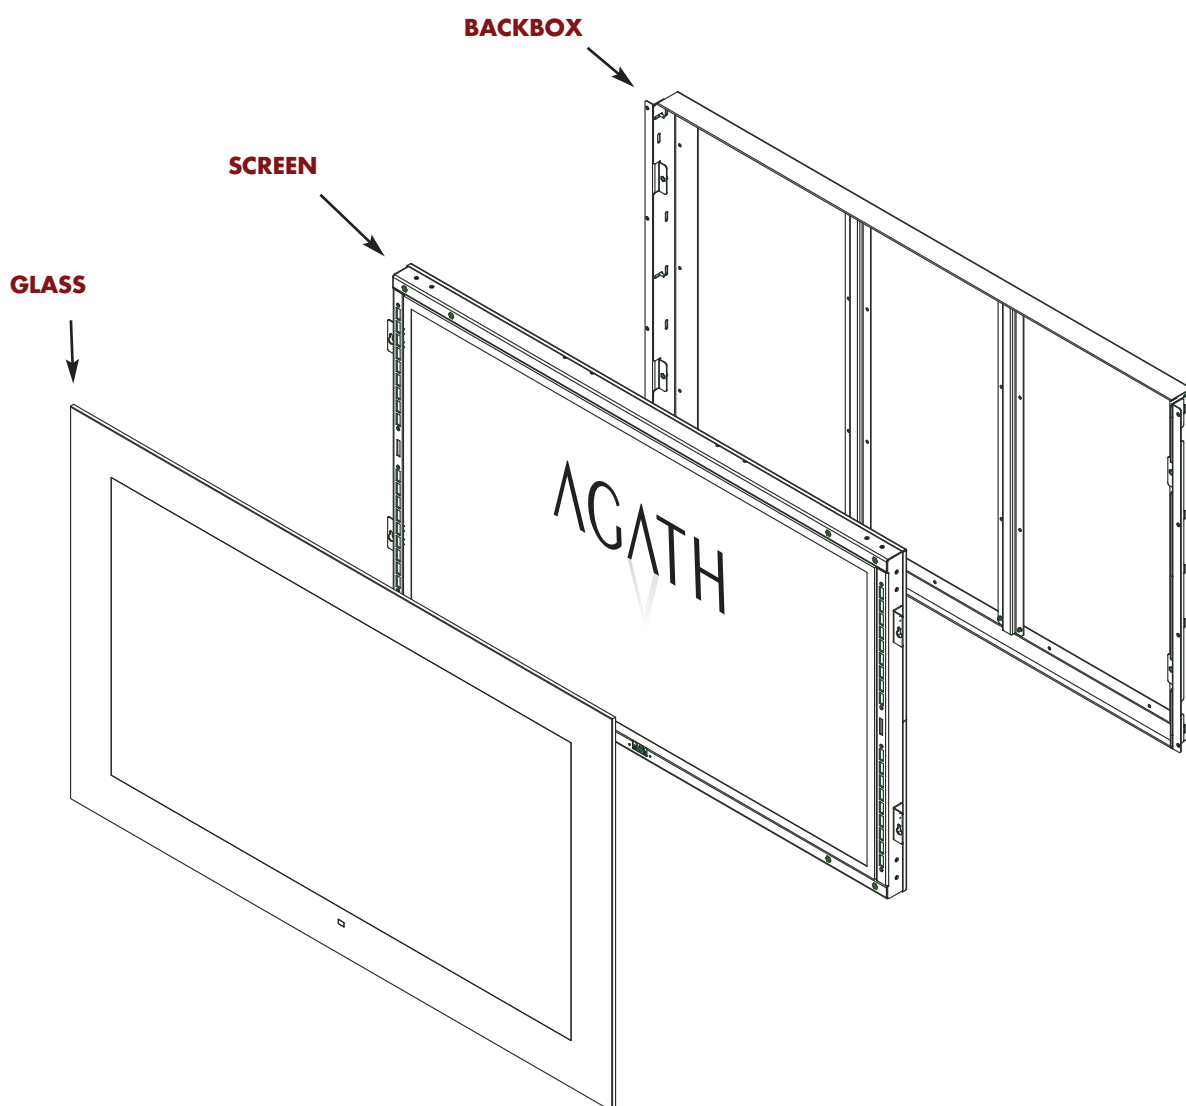

Fanless. Very simple installation process. Suitable for on wall installation.

Installation Instructions